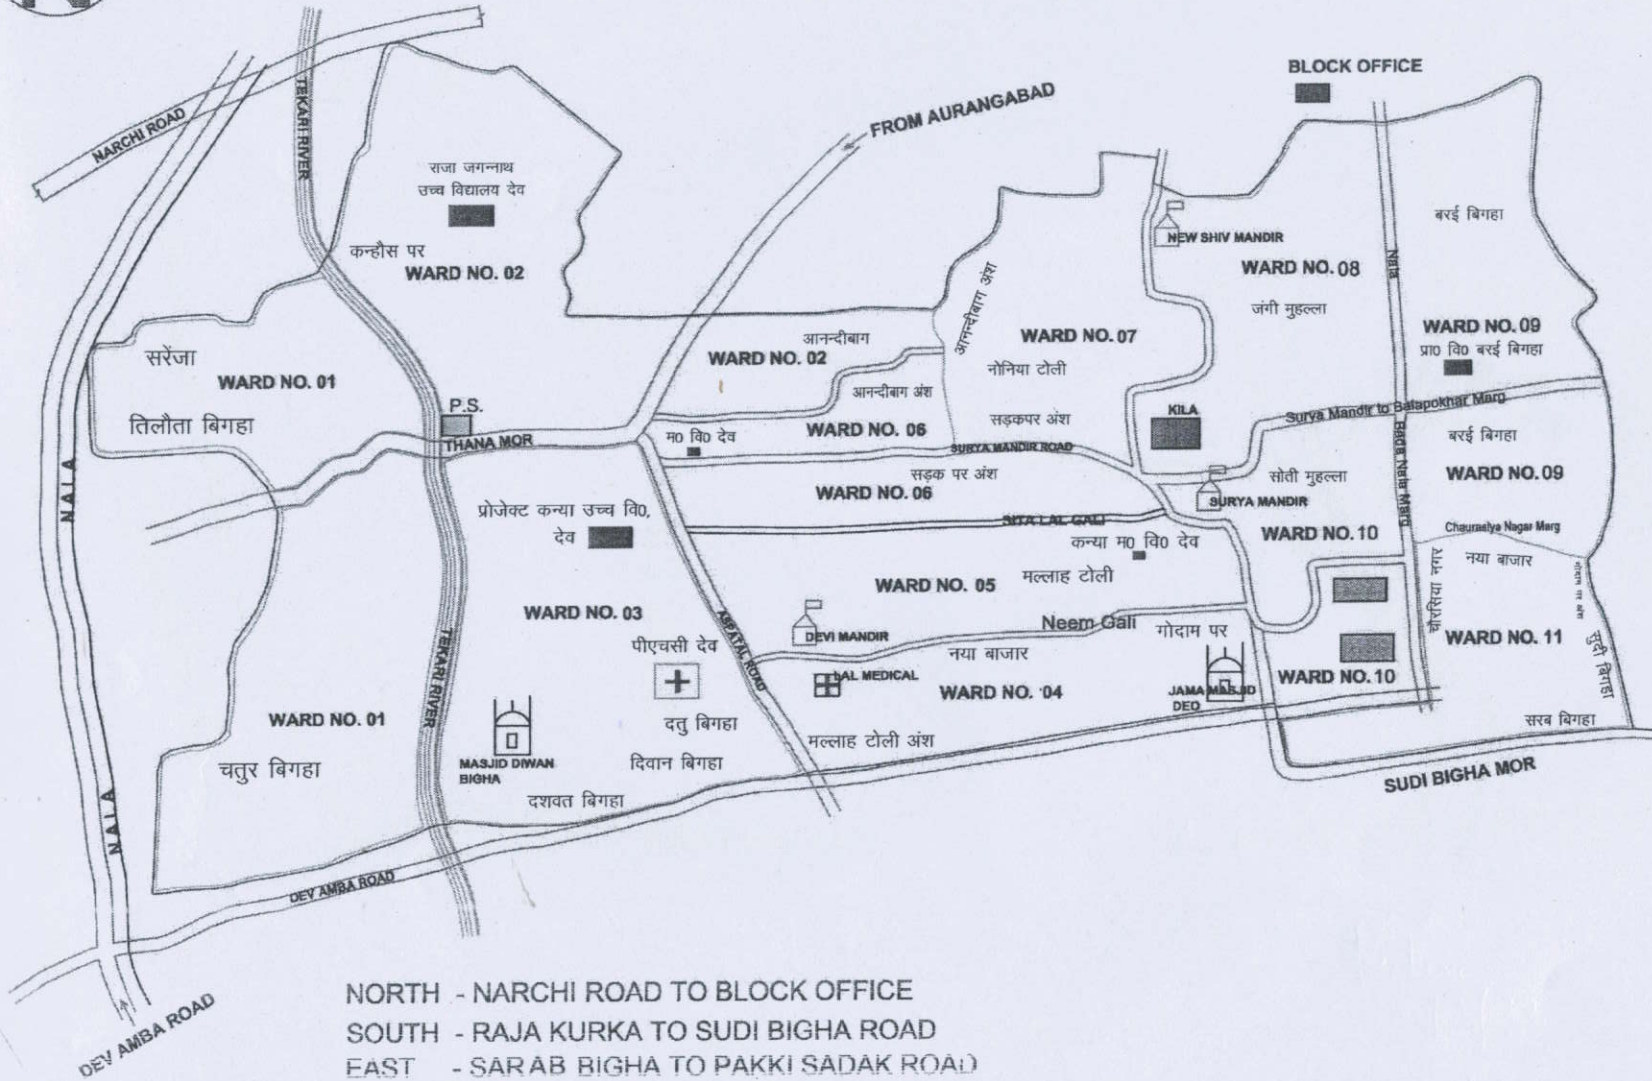

NAGAR PANCHAYAT DEV MAP

LEGENDS:

	MUKH SADAK
	LINK ROAD
	NAGAR PANCHAYAT BOUNDARY
	WARD BOUNDARY
	RIVER
	P.H.C.
	GOV. BUILDING
	TALAB
	HERITAGE BUILDING
	POLICE STATION
	P.H.C.
	TEMPLE
	MASJID

NORTH - NARCHI ROAD TO BLOCK OFFICE
 SOUTH - RAJA KURKA TO SUDI BIGHA ROAD
 EAST - SARAB BIGHA TO PAKKI SADAK ROAD
 WEST - DEV AMBA TO NARCHI ROAD