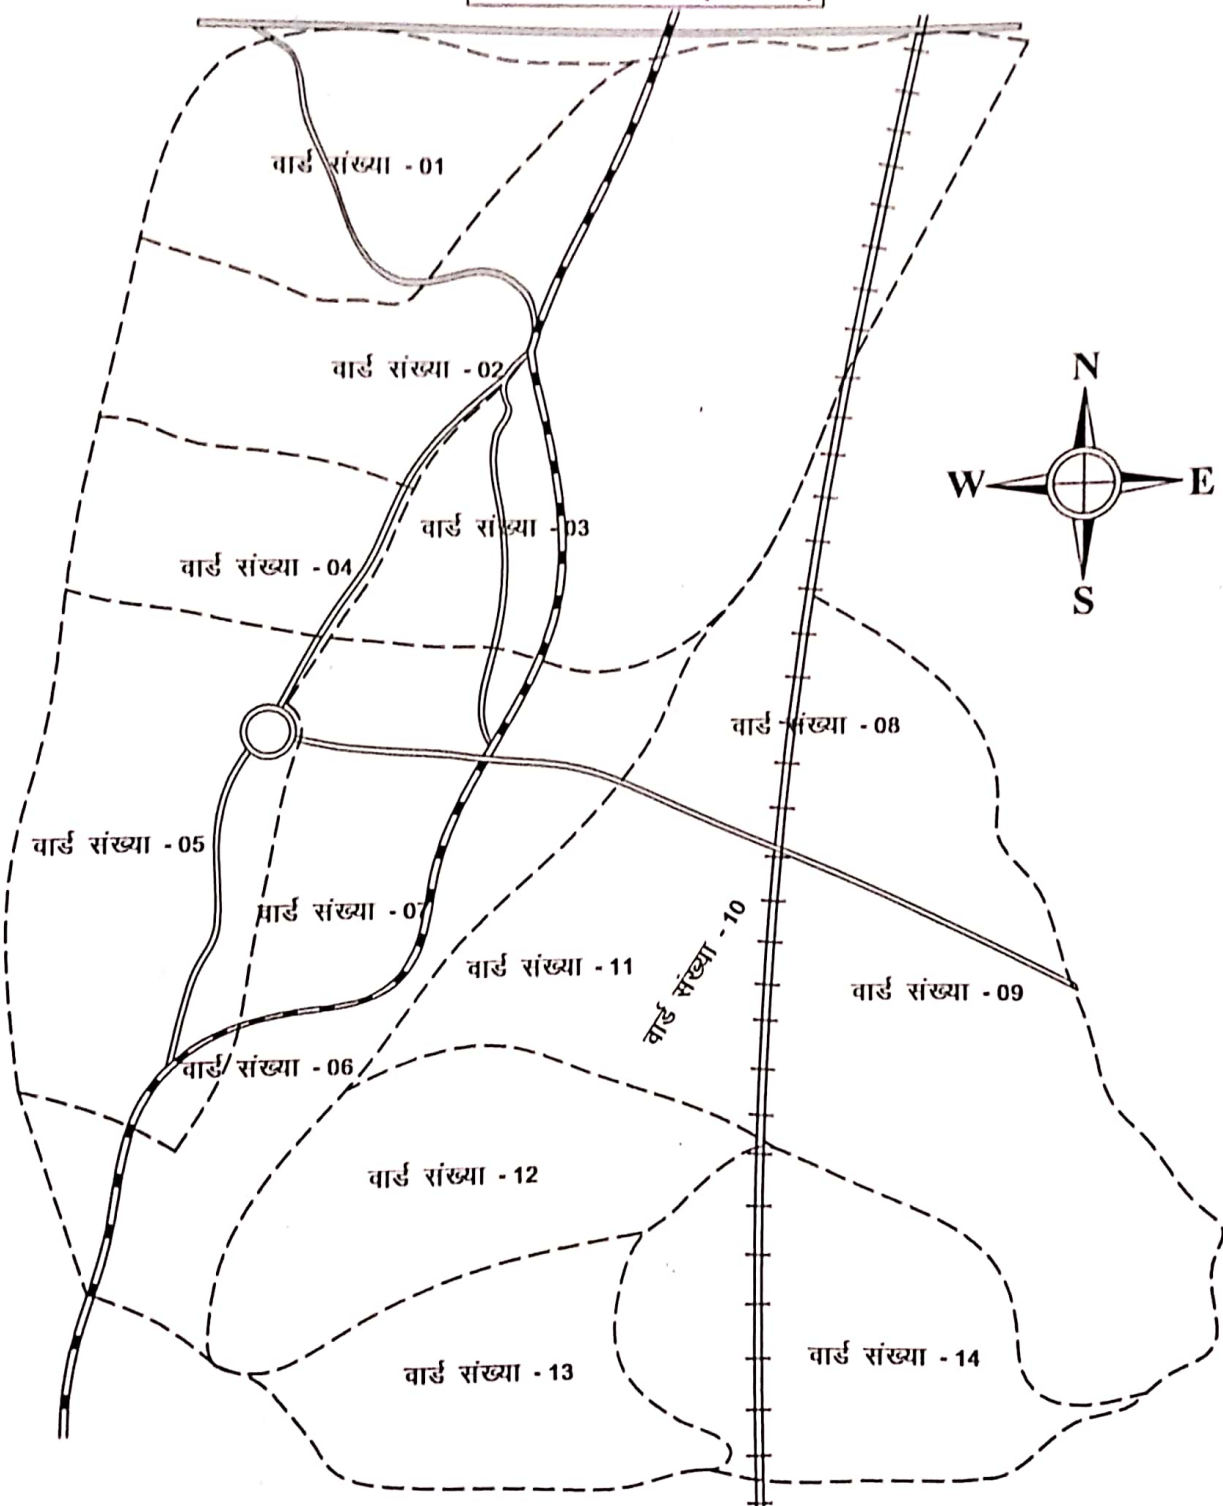

PRODUCED BY AN AUTODESK EDUCATIONAL PRODUCT

नगर पंचायत सिलाव  
अंचल- सिलाव (नालंदा)

PRODUCED BY AN AUTODESK EDUCATIONAL PRODUCT

PRODUCED BY AN AUTODESK EDUCATIONAL PRODUCT

Legend:

- RAILWAY LINE
- NATIONAL HIGHWAY (NH 120)
- SILAO ROAD
- WARD BOUNDARY LINE