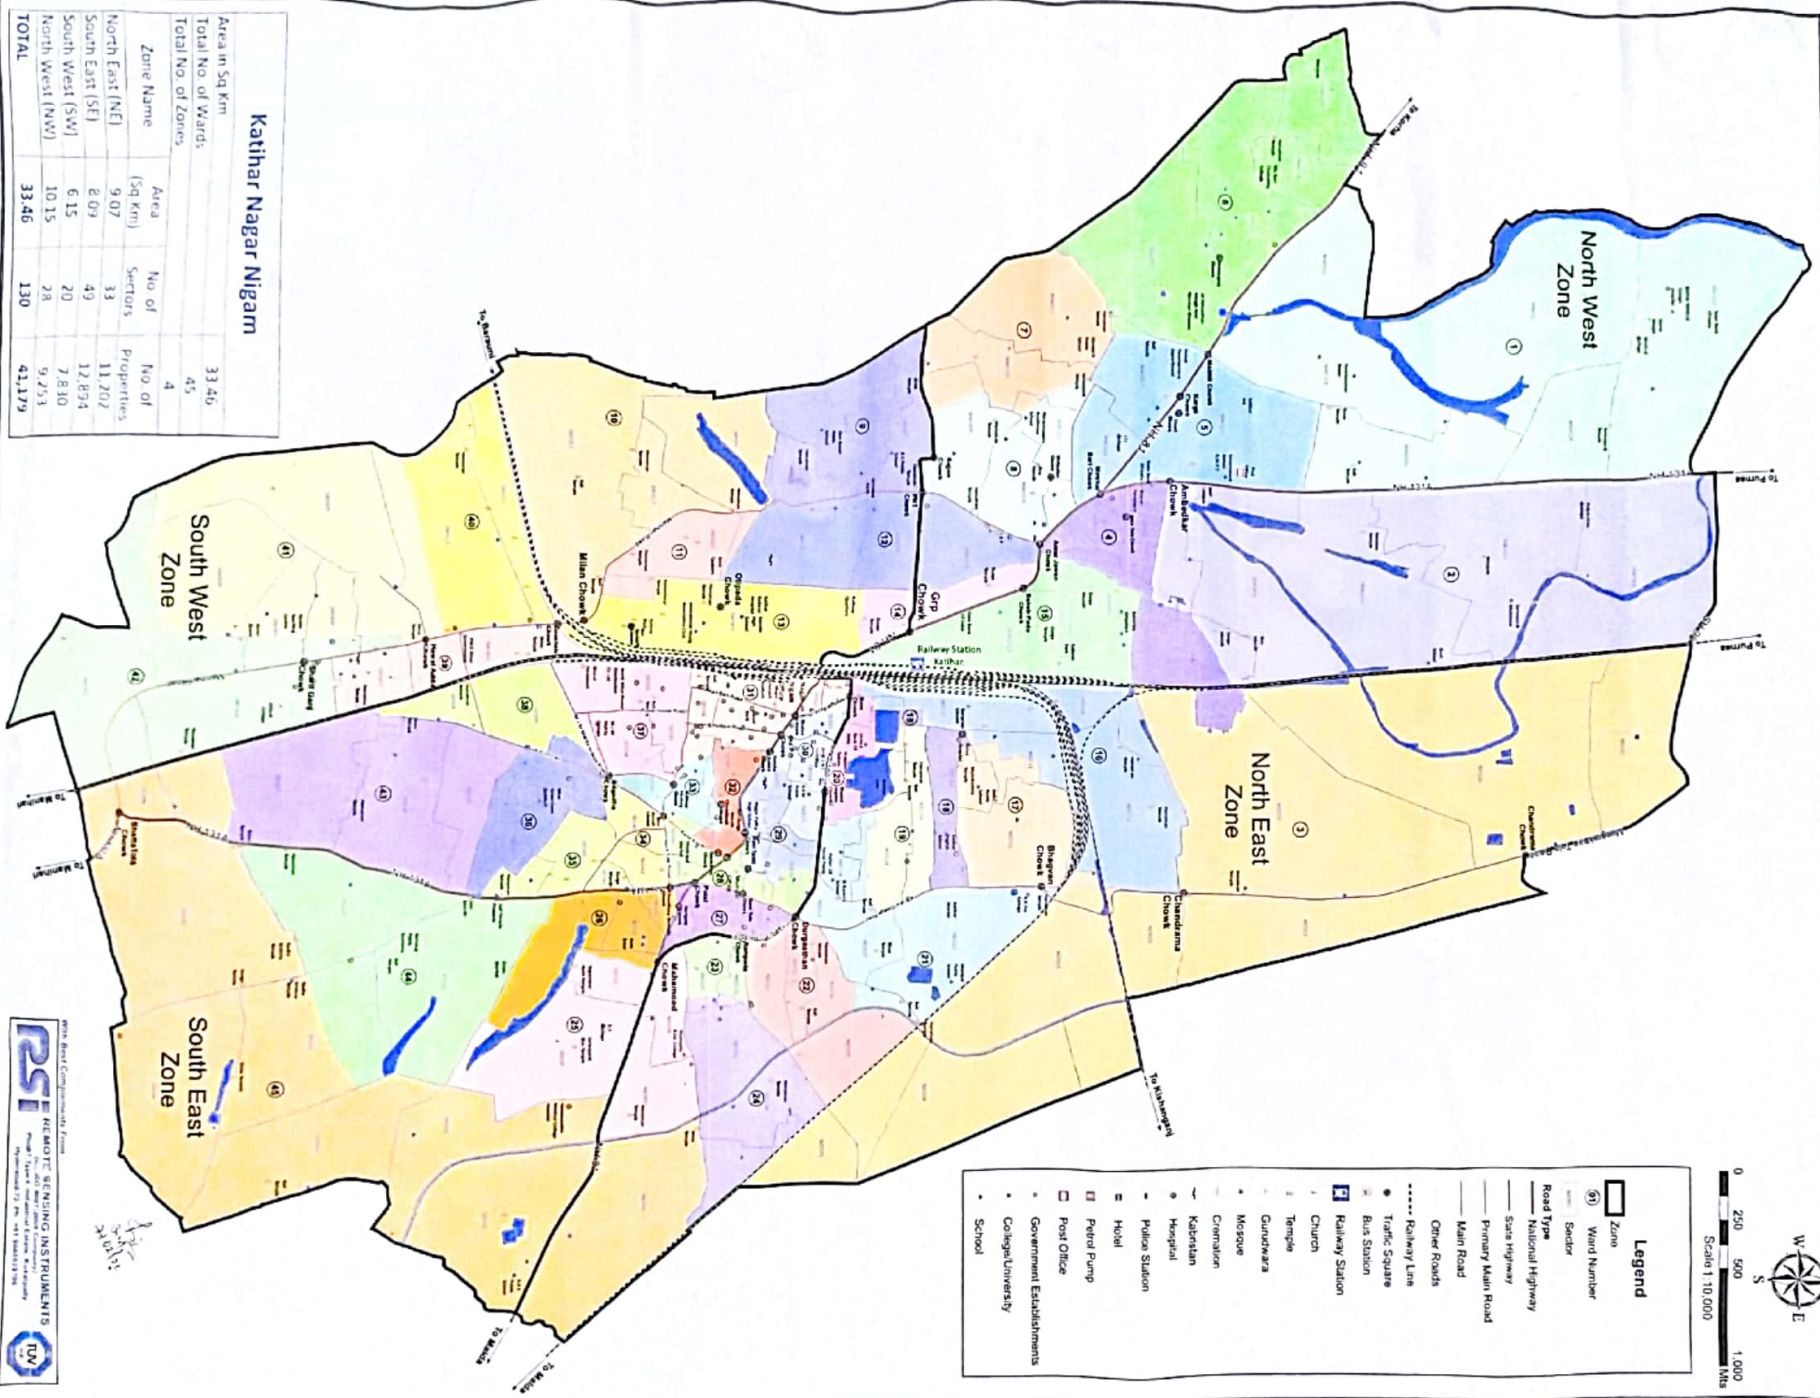

KATIHAR NAGAR NIGAM

Legend	
[Color Box]	Zone
(9)	Ward Number
[Dashed Line]	Sector
Road Type	
[Thick Solid Line]	National Highway
[Thin Solid Line]	State Highway
[Dotted Line]	Primary Main Road
[Thin Solid Line]	Main Road
Other Roads	
[Dashed Line]	Railway Line
[Black Dot]	Traffic Square
[Square]	Bus Station
[Square]	Railway Station
[Square]	Church
[Square]	Temple
[Square]	Gurdwara
[Square]	Mosque
[Square]	Crematorium
[Square]	Kabiristan
[Square]	Hospital
[Square]	Police Station
[Square]	Hotel
[Square]	Petrol Pump
[Square]	Post Office
[Square]	Government Establishments
[Square]	College/University
[Square]	School

Kathihar Nagar Nigam			
Zone Name	Area (sq km)	No. of Sectors	No. of Properties
North East (NE)	9.07	33	11,702
South East (SE)	8.09	49	12,874
South West (SW)	6.15	20	7,830
North West (NW)	10.15	28	9,753
TOTAL	33.46	130	41,159