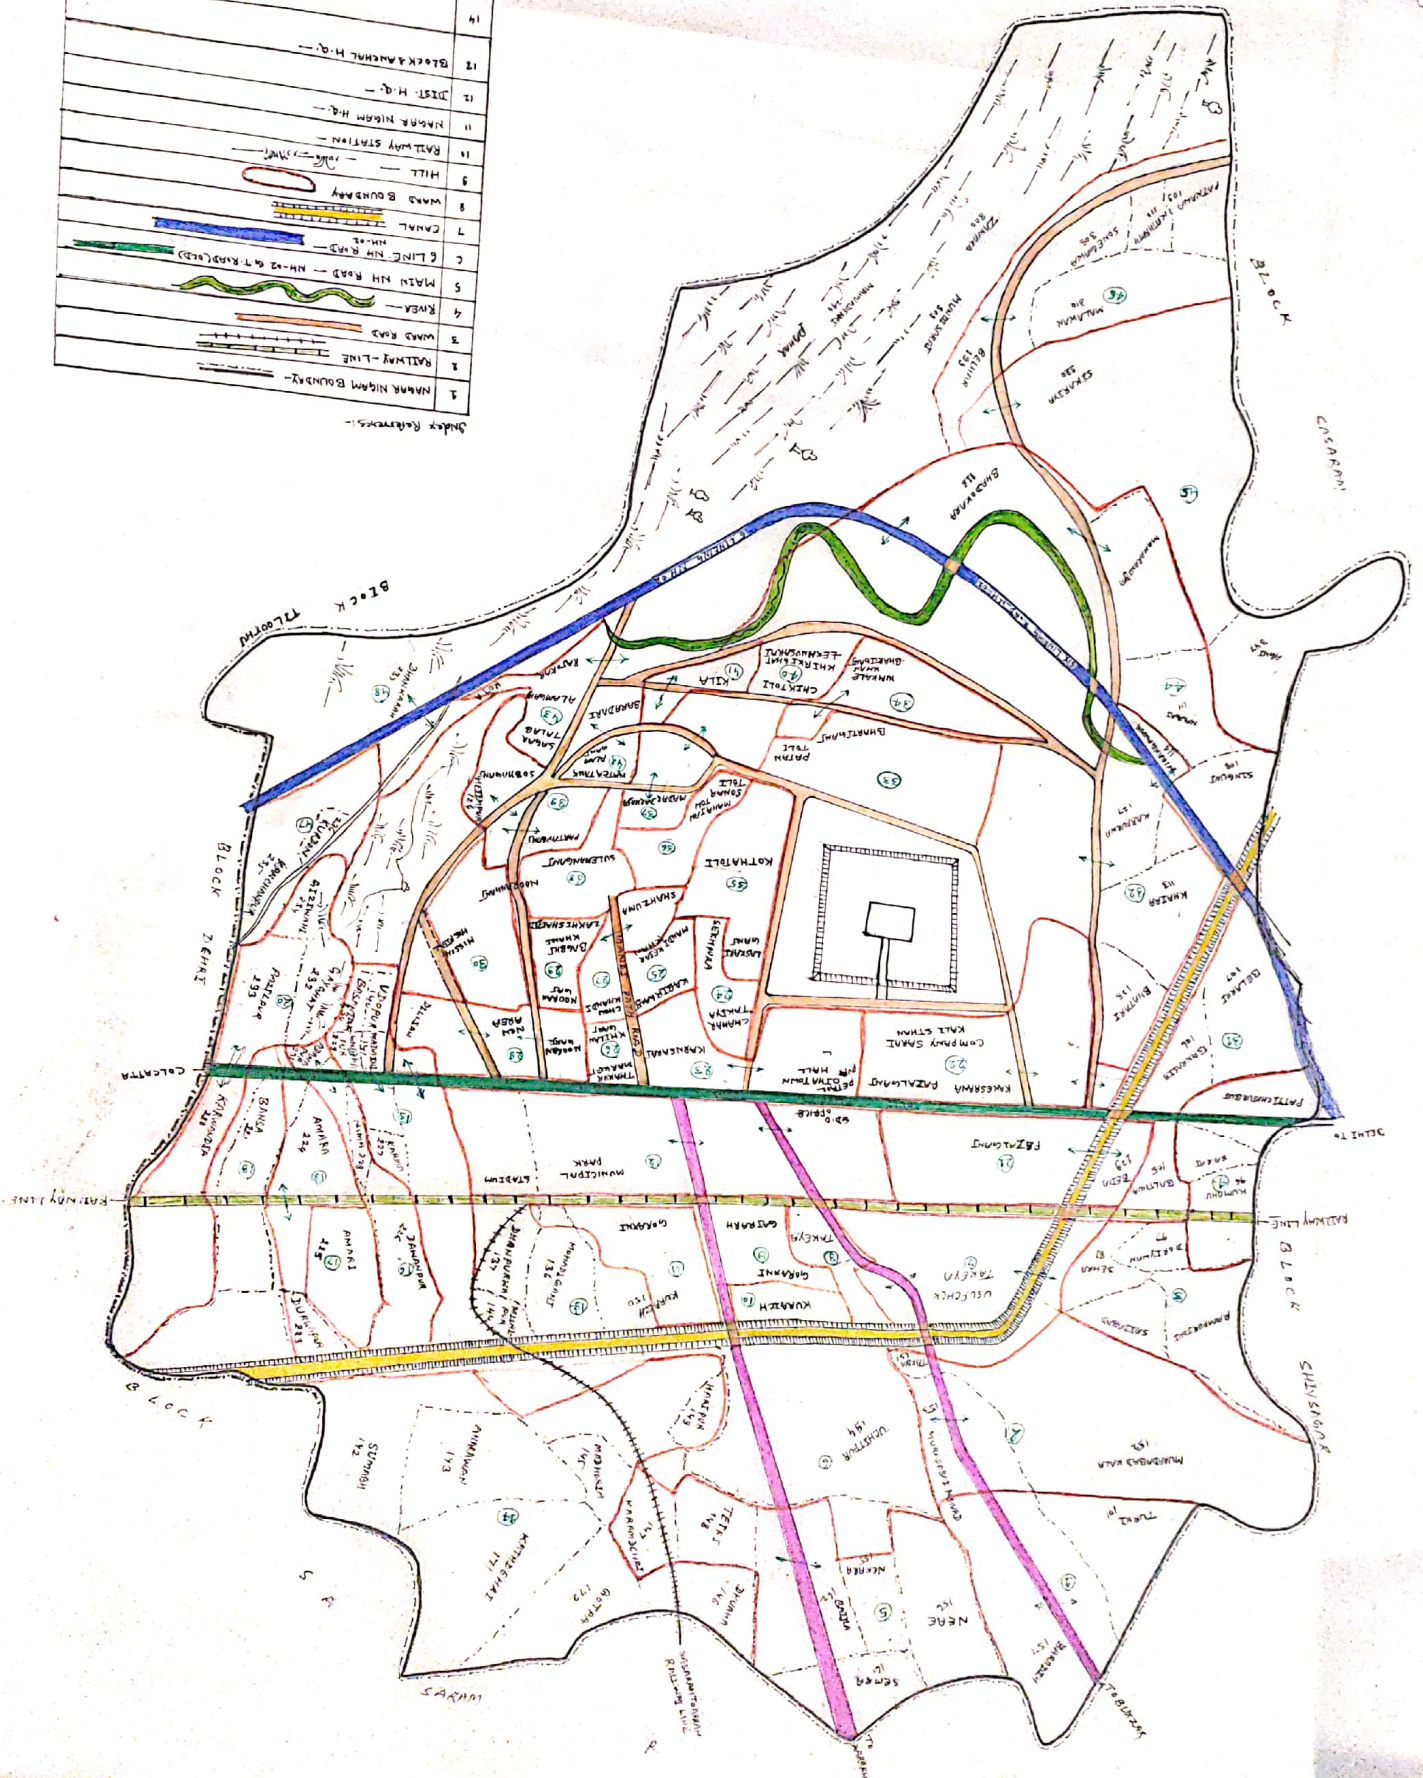

18	
14	
12	Block A MACHAL H.D.
11	DIST. H.D.
10	MAHAR NIGAM H.D.
9	RAILWAY STATION
8	HILL
7	WATER BOUNDARY
6	CAVAL HILL
5	C LINE NH ROAD - NH-2 & T ROAD (RED)
4	MAIN NH ROAD
3	WATER ROAD
2	RAILWAY-LINE
1	MAHAR NIGAM BOUNDARY

Shades References -

MAP OF NAAR NIGAM  
DIST - BOHJUR